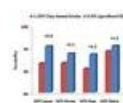

LignoBond DD produces greater pellet durability than clay